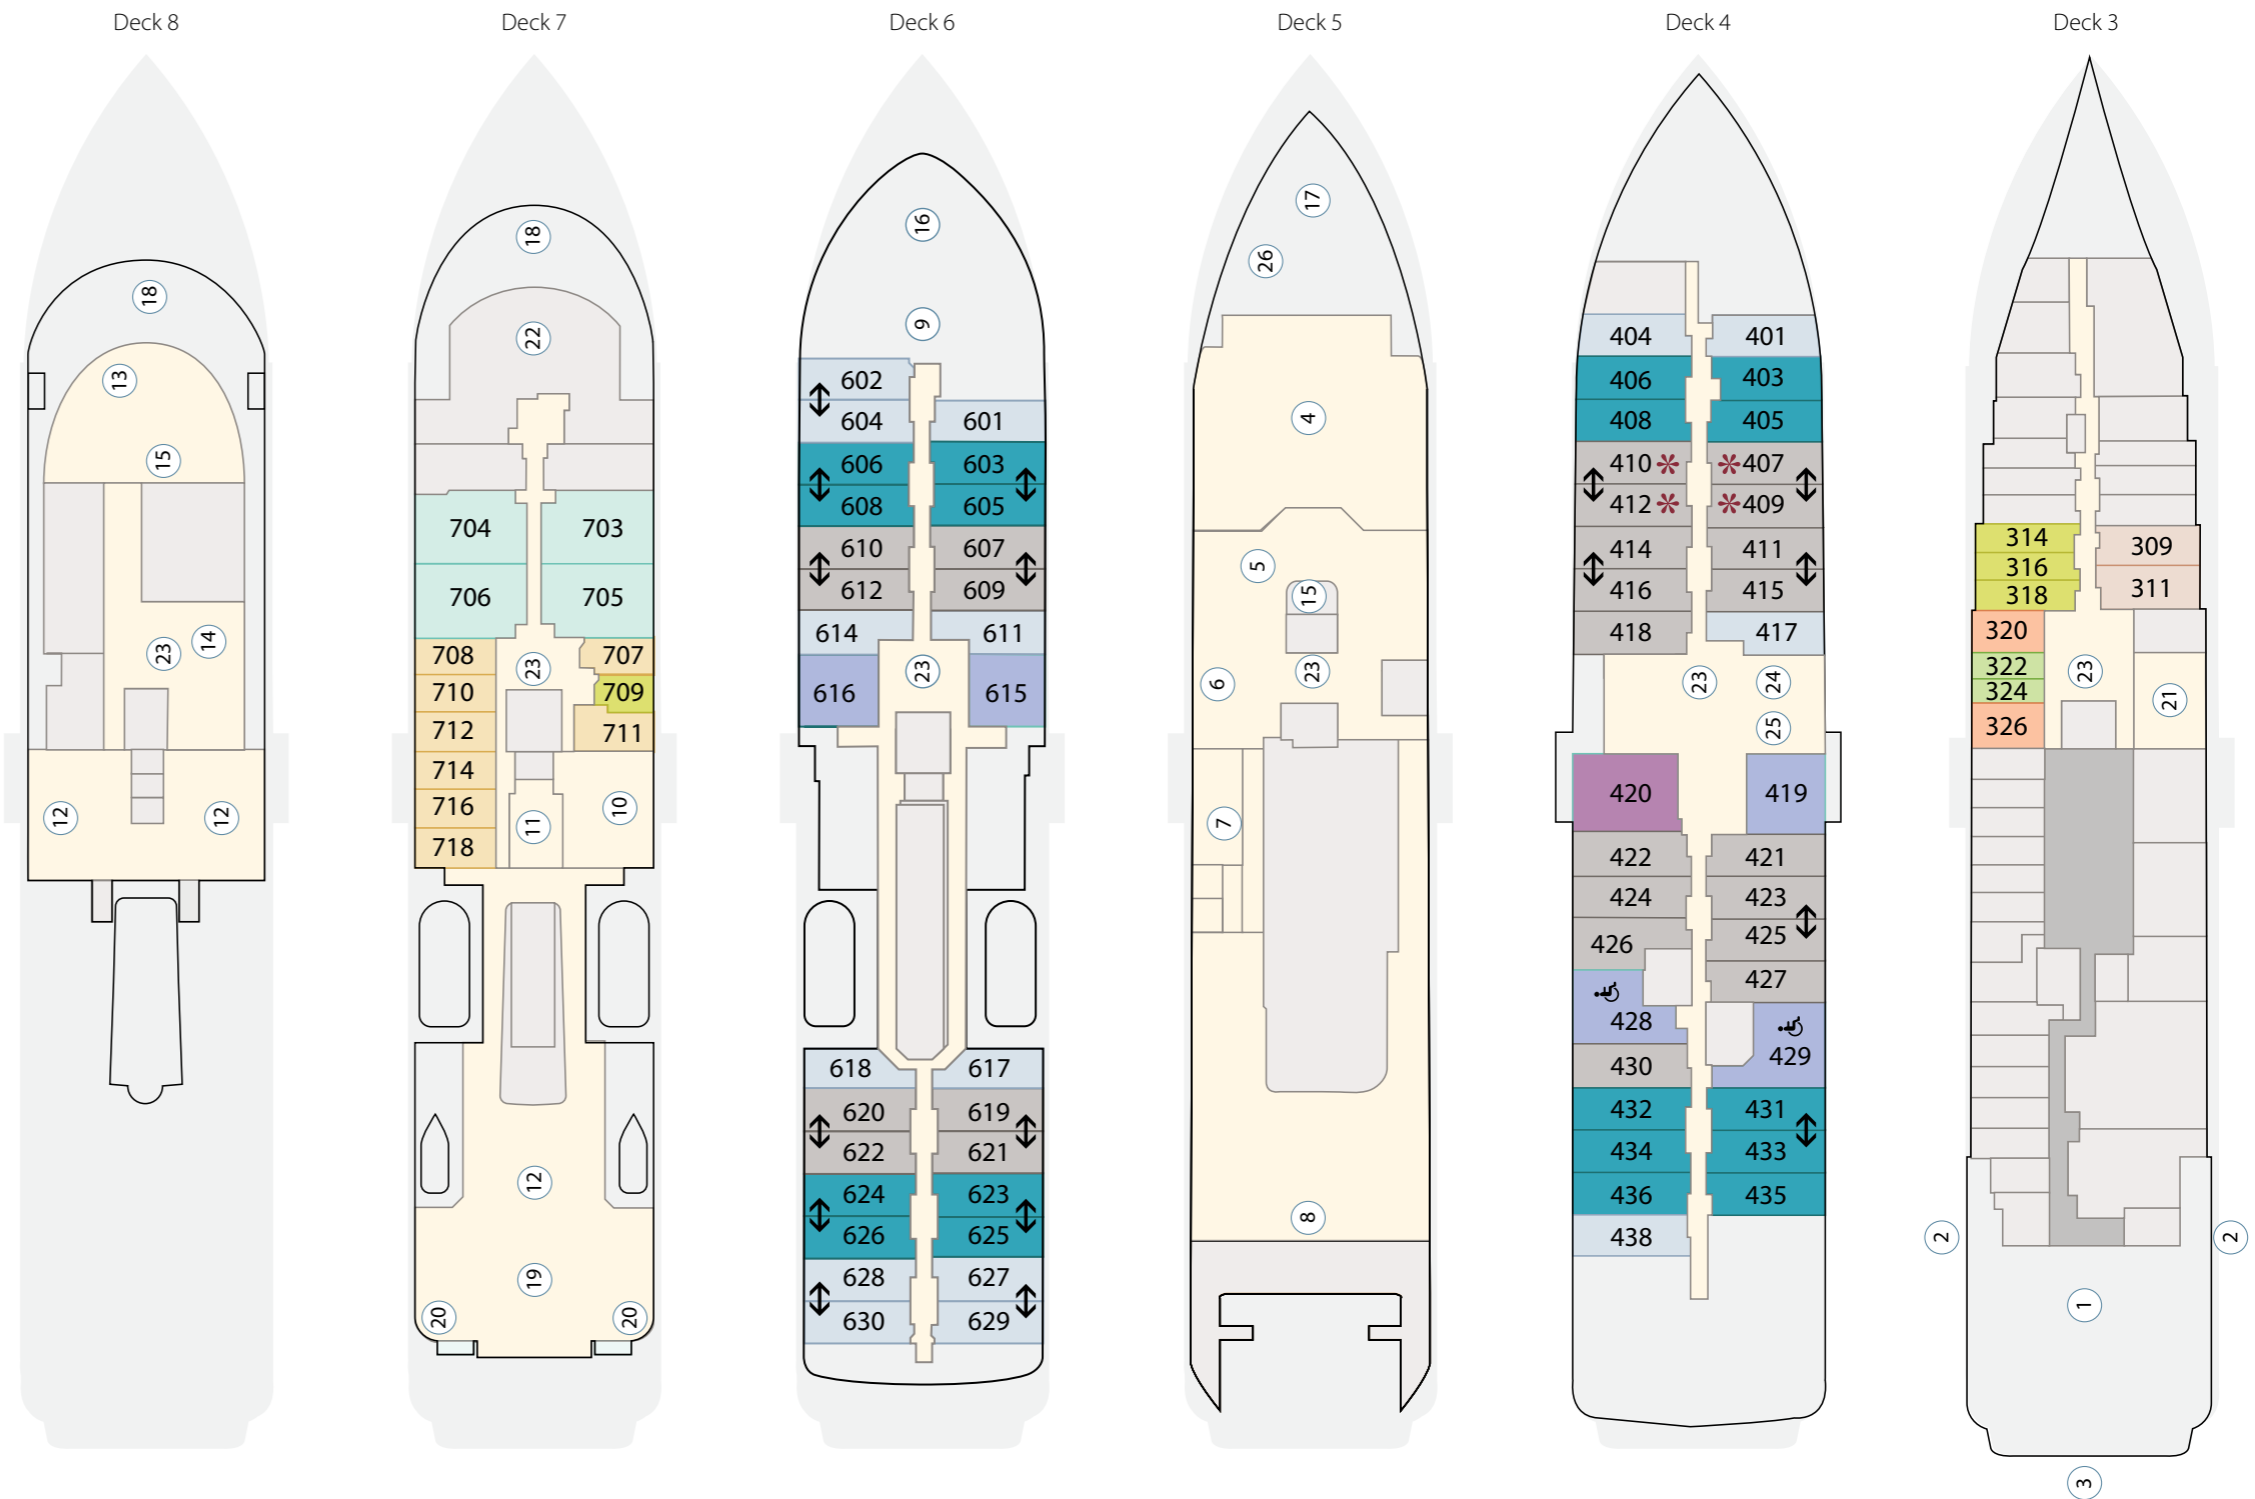

Ship Features

- ① Change room/mudroom
- ② Zodiac access points
- ③ Activity launching platform
- ④ Lecture room & lounge
- ⑤ Assembly station
- ⑥ Reception
- ⑦ Ship shop
- ⑧ Dining room
- ⑨ Library
- ⑩ Gym
- ⑪ Sauna
- ⑫ Seating area
- ⑬ Observation lounge
- ⑭ Top-deck restaurant
- ⑮ Bar
- ⑯ Upper glass atrium lounge
- ⑰ Lower glass atrium lounge
- ⑱ Swimming pool* and sun deck
- ⑳ Jacuzzis
- ㉑ Medical clinic
- ㉒ Bridge
- ㉓ Elevator
- ㉔ Main entrance
- ㉕ Expedition desk
- ㉖ Citizen Science centre
- ♿ Disability accessible staterooms

The *Douglas Mawson*

Stateroom Category

- Aurora Stateroom Single
- Aurora Stateroom Triple
- Balcony Stateroom – B
- Junior Suite
- Aurora Stateroom Superior Single
- Aurora Stateroom Superior
- Balcony Stateroom – A
- Captain's Suite
- Aurora Stateroom Twin
- Balcony Stateroom – C
- Balcony Stateroom Superior

* Dedicated single staterooms for the Arctic and Global 2026 season.

Deck plan is subject to change.

↔ Connecting staterooms and suites

*Swimming pool not operational when sailing in open waters. Hours of operation subject to weather conditions.